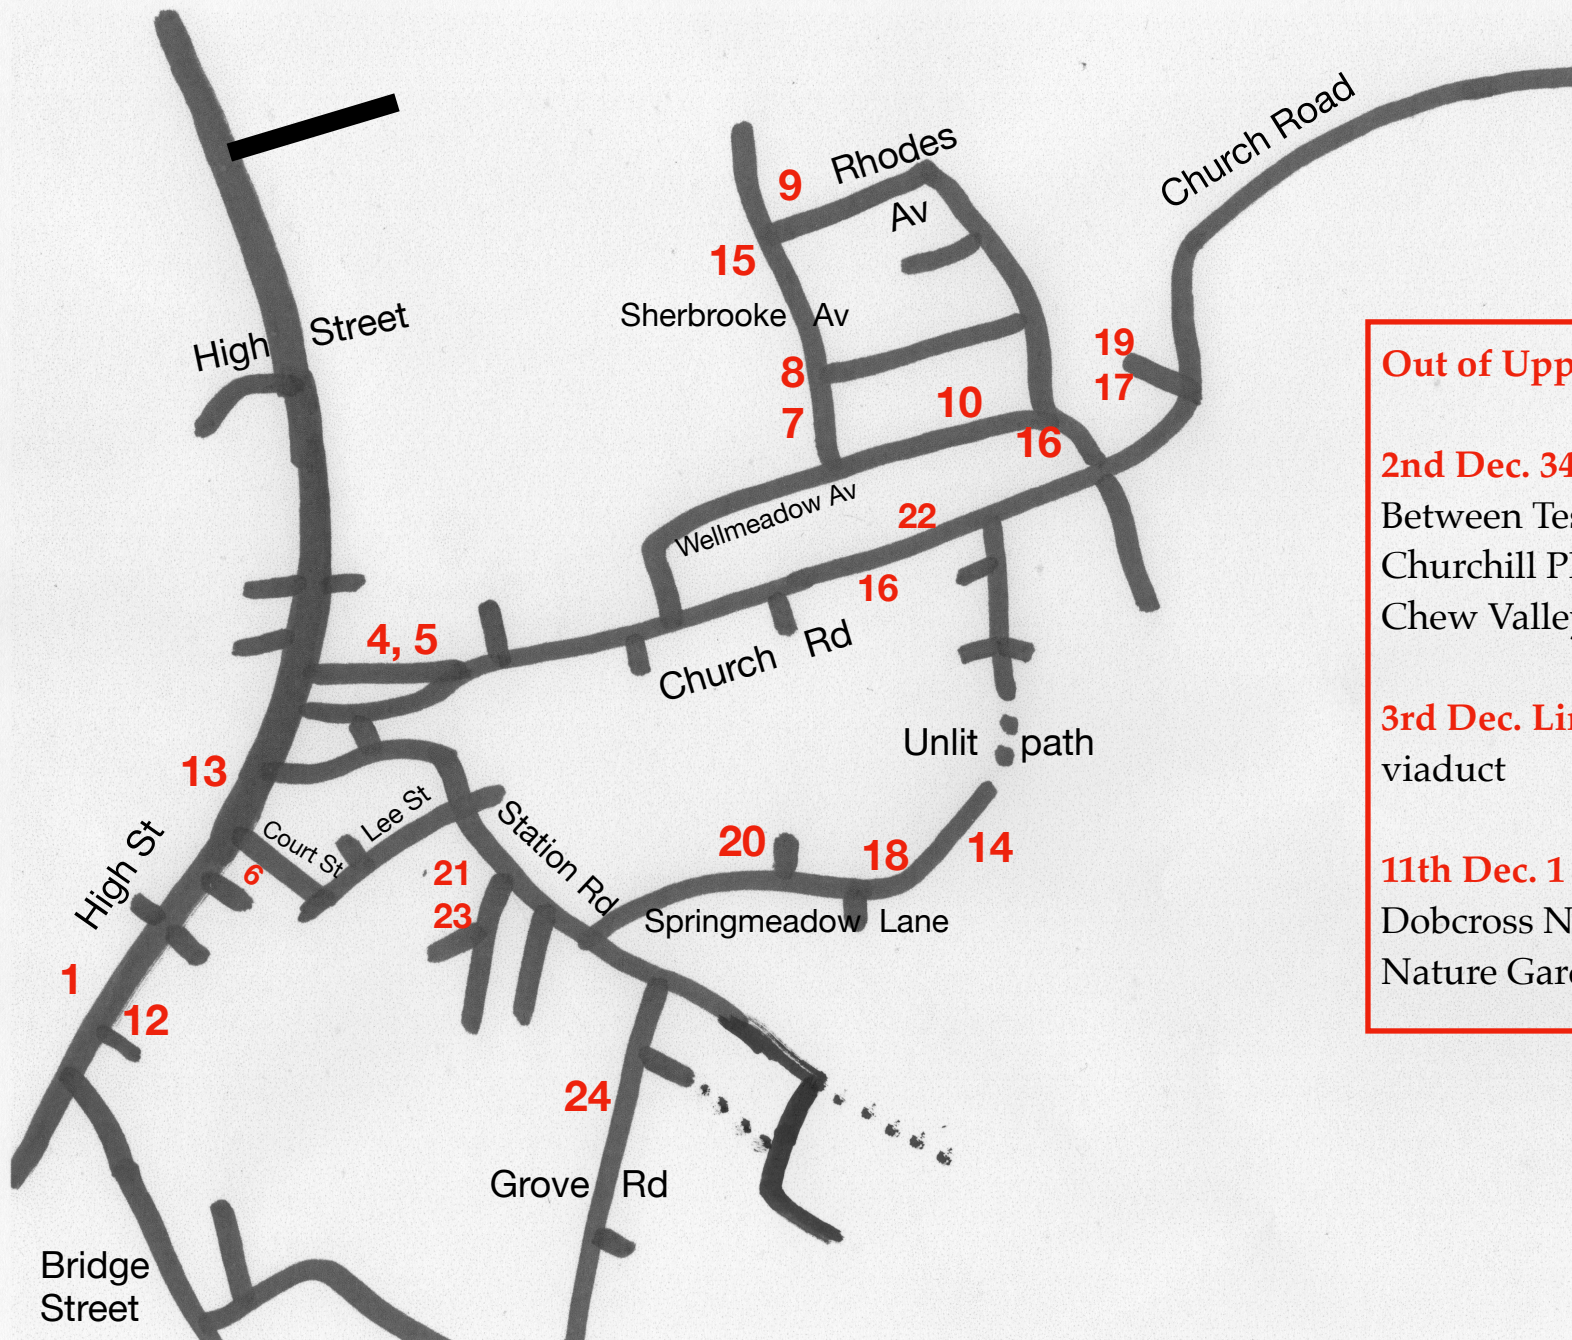

Uppermill Advent Calendar 2024

- Out of Uppermill**
- 2nd Dec. 34 Wellington Rd, Greenfield.**
Between Tesco and the Satellite Centre, Churchill Playing Fields. 300 metres from Chew Valley Road.
 - 3rd Dec. Limekiln** Near the railway viaduct
 - 11th Dec. 1 Lower Fields Dobcross,** Off Dobcross New Road, opposite Brownhill Nature Garden.

Uppermill Advent is a life-sized Advent calendar in the windows of homes, businesses and churches all around Uppermill. At least one window is revealed each day from December 1st to 24th.

All of the windows should be lit from 4 to 9pm each evening from their start date until the new year, but please be aware that we cannot guarantee this, as household circumstances may change.

Uppermill is known for its narrow roads and pavements, please take care as you go around the Advent Calendar. If you plan to drive round please note that it is not feasible to drive into Saddleworth Fold. There is a footpath (no roadway) linking the two parts of Springmeadow Lane.

We hope you enjoy Uppermill Advent, please use Facebook, or Instagram to let us know if you have visited using @uppermilladvent and #uppermilladvent

Happy Christmas!

- 1st Saddleworth Museum
- 2nd 34 Wellington Rd, Greenfield
- 3rd Limekiln
- 4th Guides, UMC, Church Rd, Upstairs
- 5th Scouts, UMC, Church Rd, Downstairs
- 6th 6 Court St
- 7th 1 Sherbrooke Av
- 8th 7 Sherbrooke Av
- 9th 2 Rhodes Av
- 10th 53 Wellmeadow Lane
- 11th 1 Lowerfields, Dobcross
- 12th Authentic
- 13th Pitter Patter Shoes
- 14th 25 Springmeadow Lane
- 15th 27 Sherbrooke Av
- 16th 66 Wellmeadow Lane
- 17th 7 Saddleworth Fold
- 18th 38 Springmeadow Lane
- 19th 2 Saddleworth Fold
- 20th 46 Springmeadow Lane
- 21st 2 Lee Fields
- 22nd 85 Church Rd
- 23rd Field View, Station Rd
- 24th 36 Grove Rd